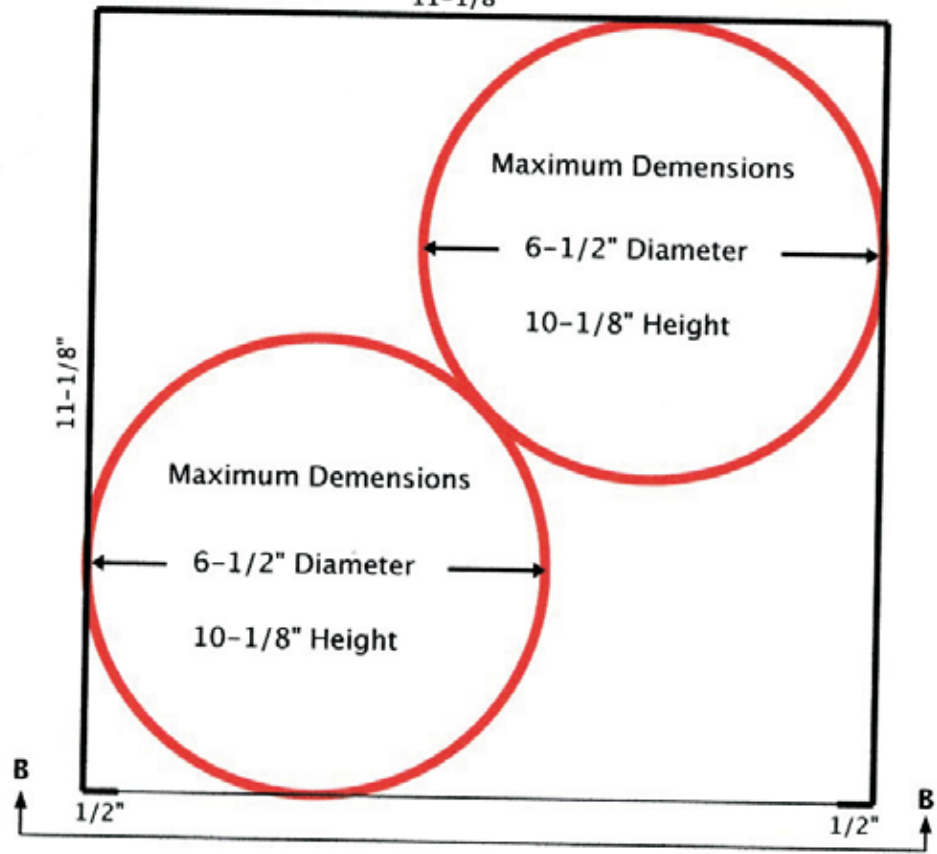

Sketch Showing Use Of Cylindrical Urns

Top (AA) View
11-1/8"

Front (BB) View