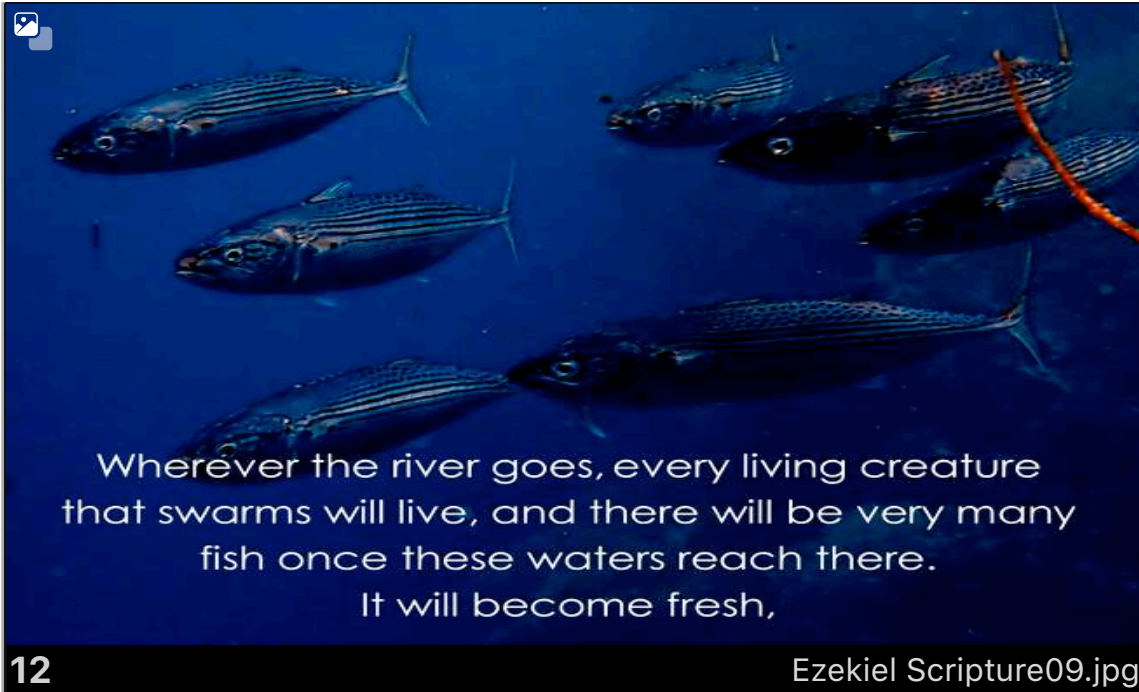

9

Ezekiel Scripture06.jpg

10

Then he led me back along the bank of the river. As I came back, I saw on the bank of the river a great many trees on the one side and on the other.

Ezekiel Scripture07.jpg

11

He said to me,
“This water flows toward the eastern region and goes down into the Arabah,
and when it enters the sea, the sea of stagnant waters, the water will become fresh.

Ezekiel Scripture08.jpg

Wherever the river goes, every living creature
that swarms will live, and there will be very many
fish once these waters reach there.
It will become fresh,

12

Ezekiel Scripture09.jpg