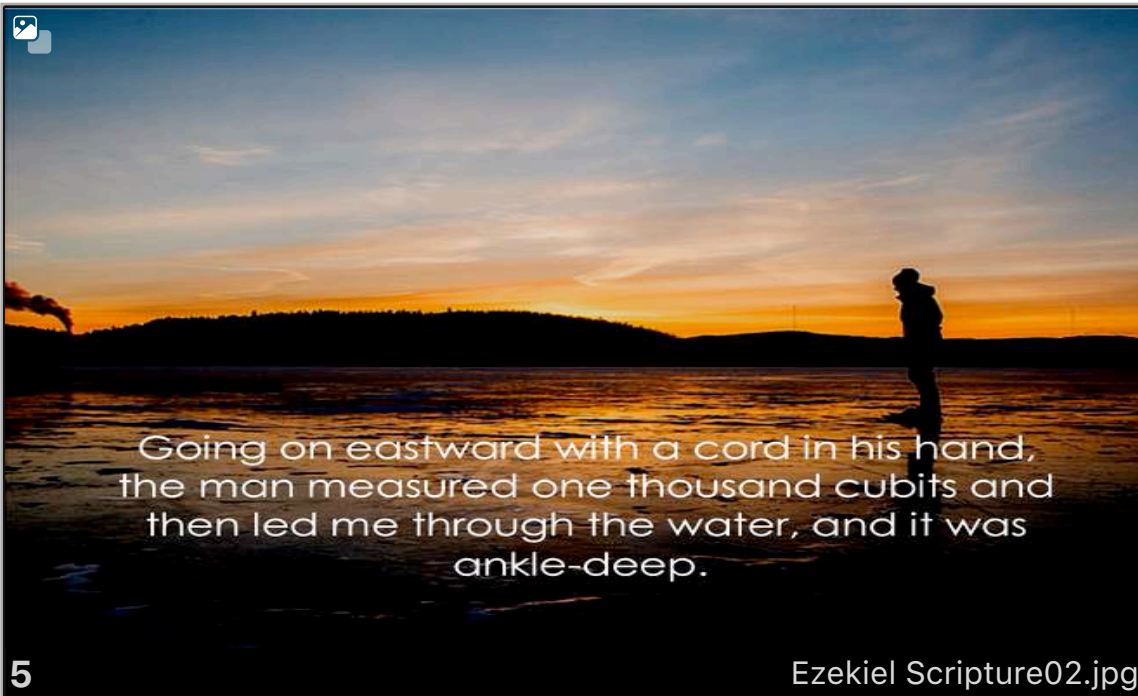

Deep & Wide

2

1115 ONLY

3

Ezekiel.jpg

Then he brought me
back to the entrance
of the temple; there
water was flowing from
below the entryway of
the temple toward the
east ...

... and the water was
trickling out on the
south side.

—Ezekiel 47:1– 2

4

Ezekiel Scripture01.jpg

Going on eastward with a cord in his hand,
the man measured one thousand cubits and
then led me through the water, and it was
ankle-deep.

5

Ezekiel Scripture02.jpg